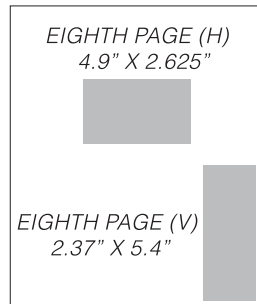

PRINT ADVERTISING SIZES

All sizes are Width X Height.

(H) = HORIZONTAL, (V) = VERTICAL

WEBSITE ADVERTISING SIZES