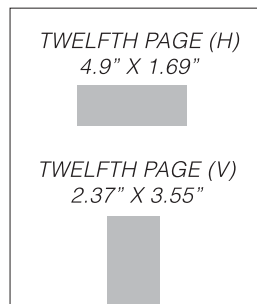

PRINT ADVERTISING SIZES

All sizes are Width X Height.

(H) = HORIZONTAL, (V) = VERTICAL

WEBSITE ADVERTISING SIZES