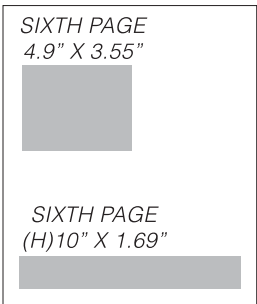

PRINT ADVERTISING SIZES

All sizes are Width X Height.

(H) = HORIZONTAL, (V) = VERTICAL

WEBSITE ADVERTISING SIZES